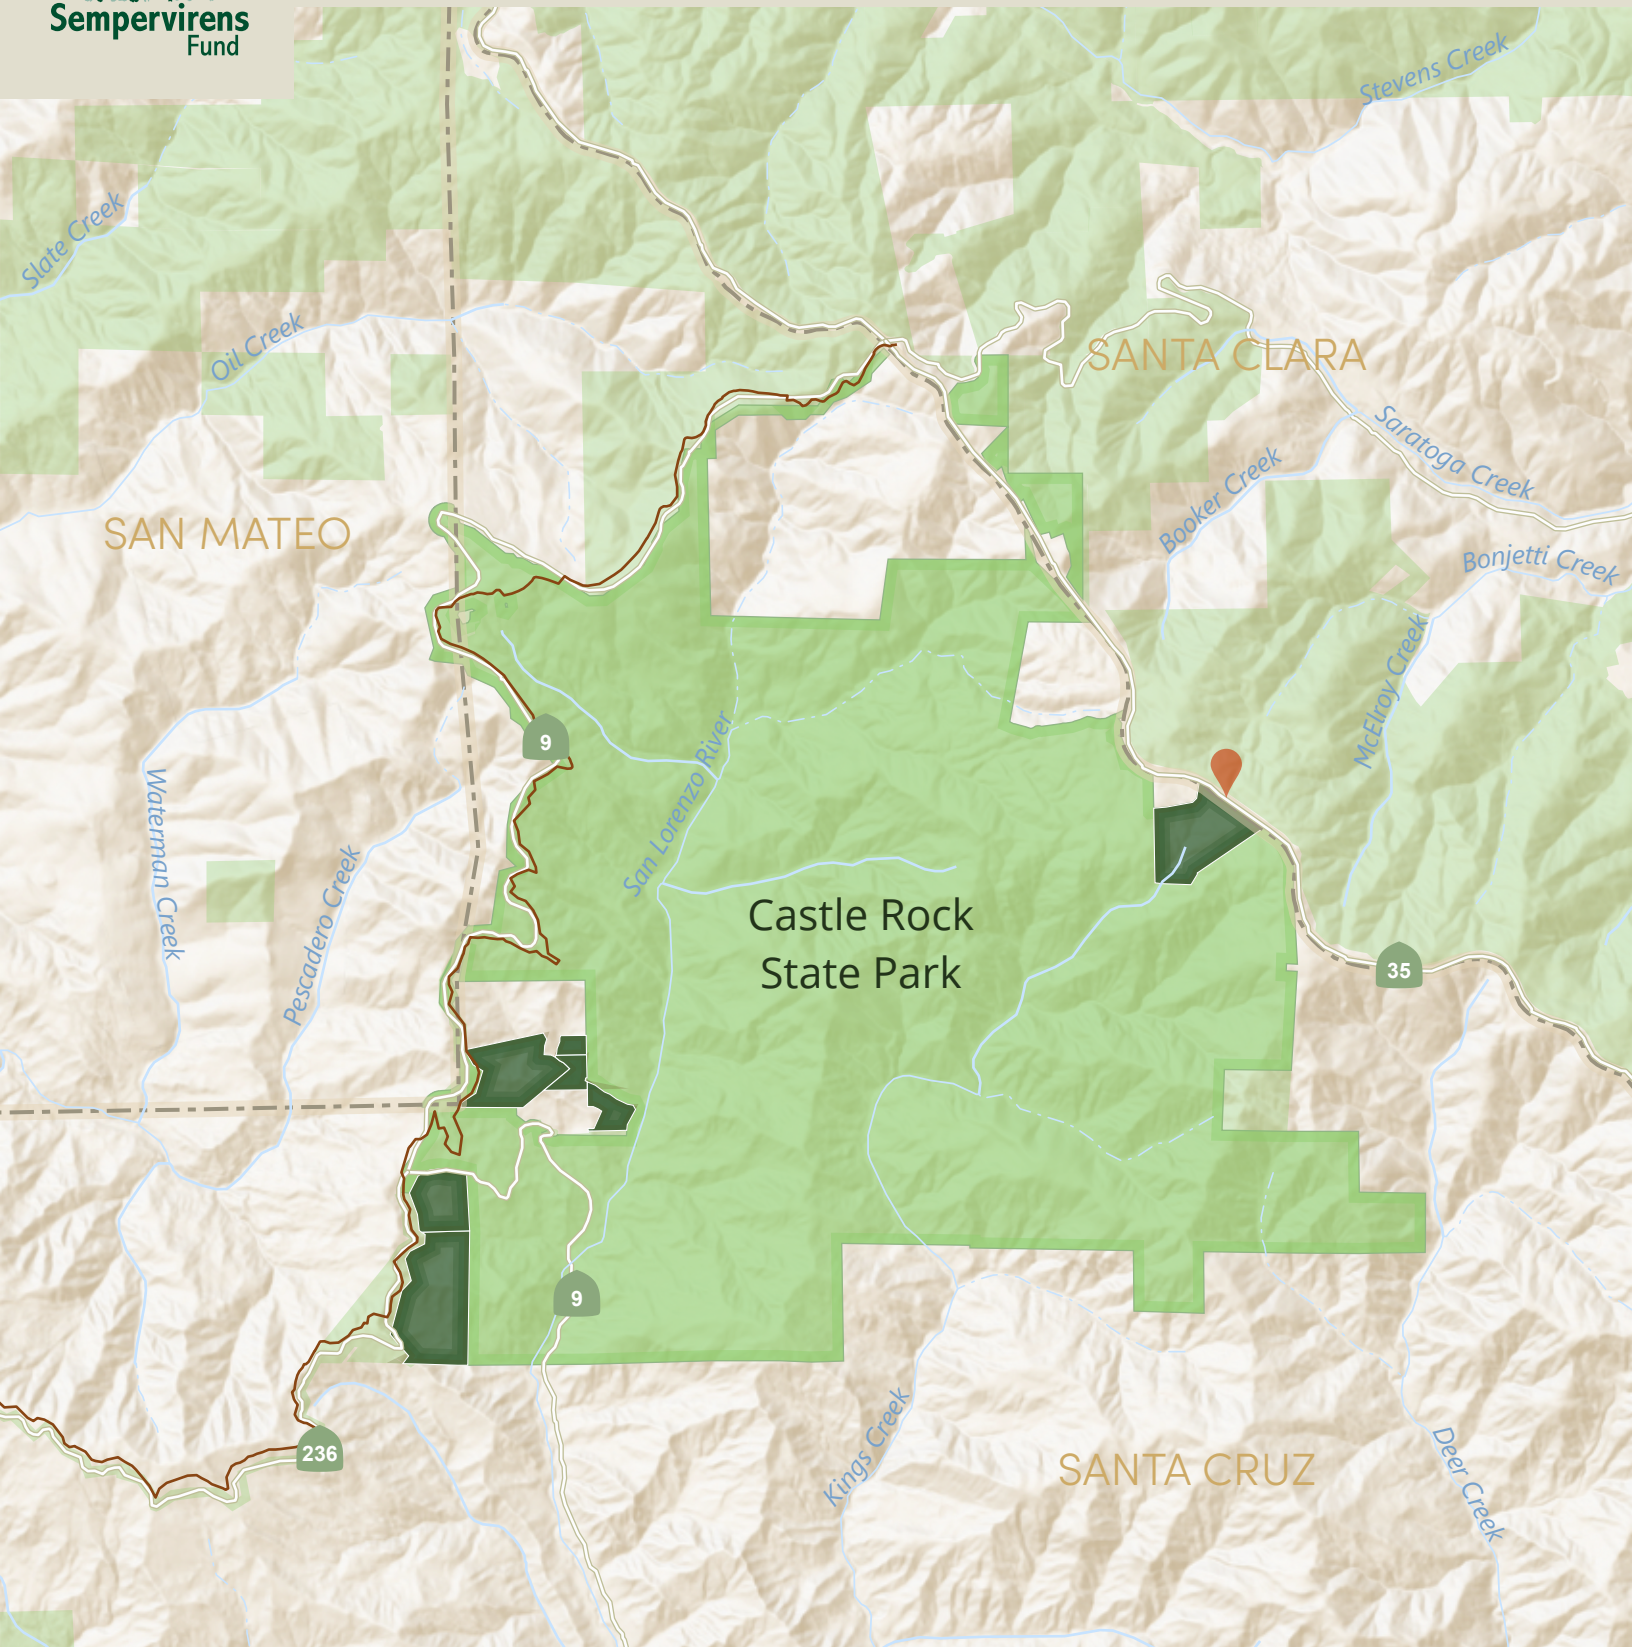

# Castle Rock State Park: 2023 Expansion

- Sempervirens Fund Conserved Properties
- California State Parks
- Other Protected Land

- Skyline to the Sea Trail
- Robert C. Kirkwood Entrance